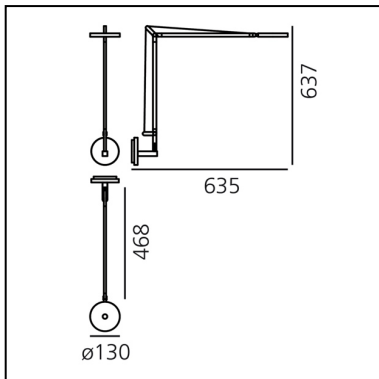

Demetra Wall - 3000K - Body Lamp - White

Naoto Fukasawa

IP20     Dimmerable: 

LUMINAIRE

- Watt: **8W**
- Voltage: **220V-240V**
- Delivered lumen output: **385lm**
- CCT: **3000K**
- Efficiency: **54%**
- Efficacy: **48.08lm/W**
- CRI: **90**
- Dimmer Typology: **Microswitch Dimmer**

FEATURES

- Product Code: **1734020A**
- Colour: **White**
- Installation: **Wall**
- Material: **Aluminium, technopolymer**
- Series: **Design Collection**
- design by: **Naoto Fukasawa**

DIMENSIONS

- Length: **635 mm**
- Height: **637 mm**
- Diameter: **130 mm**
- Impact Resistance: **N.D.**
- Glow Wire Test: **650°**