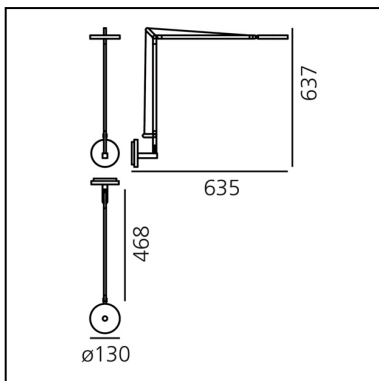

LUMINAIRE

- Watt: **8W**
- Voltage: **220V-240V**
- Delivered lumen output: **385lm**
- CCT: **3000K**
- Efficiency: **54%**
- Efficacy: **48.08lm/W**
- CRI: **90**
- Dimmer Typology: **Microswitch Dimmer**

Notes

Microswitch dimmer.
Code related only to the body lamp, to be completed with the base/support.

DESCRIPTION

Demetra is essential, functional and timeless. In keeping with Naoto Fukasawa's "Without Thought" approach, it is "natural" like a spontaneous expression of the harmonious relationship between the user, the object and the environment. Perfect for reading, its light can set different moods and follow the flow of our activities, at home or work, thanks also to the possibility of incorporating a motion sensor which manages the device lighting according to the proximity of the user. The wall lamp versions derive from the original table lamp.

FEATURES

- Product Code: **1735050A**
- Colour: **Opaque Black**
- Installation: **Wall**
- Material: **Aluminium, technopolymer**
- Series: **Design Collection**
- design by: **Naoto Fukasawa**

DIMENSIONS

- Length: **635 mm**
- Height: **637 mm**
- Diameter: **130 mm**
- Impact Resistance: **N.D.**
- Glow Wire Test: **650°**

SOURCES INCLUDED

- Category: **Led**
- Number: **1**
- Watt: **6W**
- Delivered lumen output: **726lm**
- Color temperature (K): **3000K**
- CRI: **90**
- Color Tolerance: **MacAdam 2SDCM**
- Efficacy: **120lm/W**
- Service Life: **50000-L70**