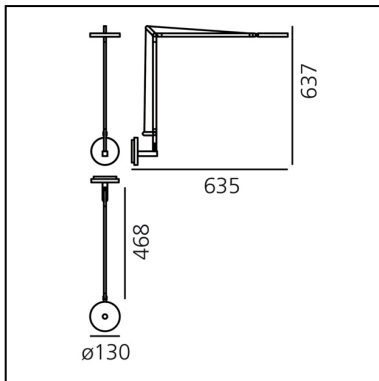

Demetra Wall - Movement Detector - 3000K - Body Lamp - White

Naoto Fukasawa

IP20     Dimmerable: 

LUMINAIRE

- Watt: **8W**
- Voltage: **220V-240V**
- Delivered lumen output: **385lm**
- CCT: **3000K**
- Efficiency: **54%**
- Efficacy: **48.08lm/W**
- CRI: **90**
- Dimmer Typology: **Microswitch Dimmer**

FEATURES

- Product Code: **1735020A**
- Colour: **White**
- Installation: **Wall**
- Material: **Aluminium, technopolymer**
- Series: **Design Collection**
- design by: **Naoto Fukasawa**

DIMENSIONS

- Length: **635 mm**
- Height: **637 mm**
- Diameter: **130 mm**
- Impact Resistance: **N.D.**
- Glow Wire Test: **650°**