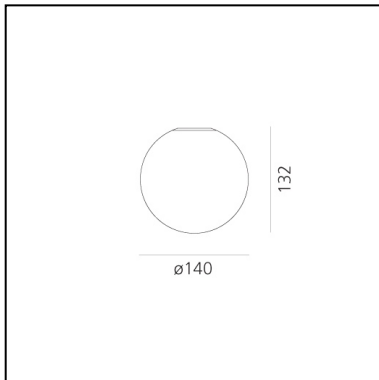

Dioscuri parete/soffitto 14

Michele De Lucchi

DESCRIPTION

The simple geometric shape of the spherical diffuser makes this an iconic product and ensures uniform diffusion of light through the acid-etched blown glass. The 25, 35 and 42 cm versions are also suitable for outdoor use.

IP44    Dimmerable: 

FEATURES

- Product Code: **1039110A**
- Colour: **White**
- Installation: **WallCeiling**
- Material: **Technopolymer lamp body, blown frosted glass diffuser with acid-etching treatment.**
- Series: **Design Collection, Architectural Outdoor**
- Area contract: **Hospitality, null, Residential**
- Emission: **Diffused**
- design by: **Michele De Lucchi**

DIMENSIONS

- Height: **132 mm**
- Diameter: **140 mm**

SOURCES NOT INCLUDED

- Category: **LED RETROFIT**
- Number: **1**
- Socket: **E14**

LUMINAIRE *

- Watt: **5W**
- Voltage: **220V-240V**
- Delivered lumen output: **353lm**
- Efficiency: **75%**
- Efficacy: **70.58lm/W**
- CRI: **80**