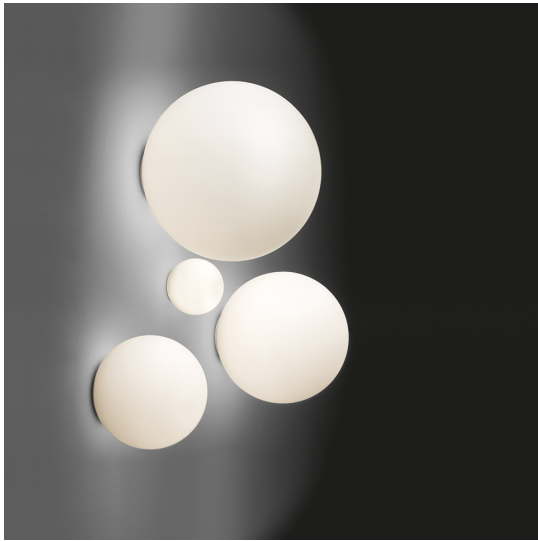

Dioscuri parete/soffitto 14

Michele De Lucchi

DESCRIPTION

The simple geometric shape of the spherical diffuser makes this an iconic product and ensures uniform diffusion of light through the acid-etched blown glass. The 25, 35 and 42 cm versions are also suitable for outdoor use.

IP44    Dimmerable: 

FEATURES

- Product Code: **1039110A**
- Colour: **White**
- Installation: **WallCeiling**
- Material: **Technopolymer lamp body, blown frosted glass diffuser with acid-etching treatment.**
- Series: **Design Collection, Architectural Outdoor**
- Area contract: **Hospitality, null, Residential**
- Emission: **Diffused**
- design by: **Michele De Lucchi**

DIMENSIONS

- Height: **132 mm**
- Diameter: **140 mm**

SOURCES NOT INCLUDED

- Category: **LED RETROFIT**
- Number: **1**
- Socket: **E14**

LUMINAIRE *

- Watt: **5W**
- Voltage: **220V-240V**
- Delivered lumen output: **353lm**
- Efficiency: **75%**
- Efficacy: **70.58lm/W**
- CRI: **80**