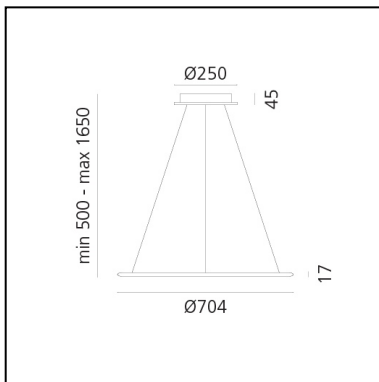

Discovery Suspension - Black

Ernesto Gismondi

IP20    Dimmerable: 

LUMINAIRE

- Watt: **40W**
- Voltage: **220-240V**
- Delivered lumen output: **2857lm**
- CCT: **3000K**
- Efficiency: **55%**
- Efficacy: **71.44lm/W**
- CRI: **90**
- Dimmable Typology: **Push/DALI**

DIMENSIONS

- Height: **17 mm**
- Diameter: **704 mm**
- Base Diameter: **250 mm**
- Max Height from ceiling: **1650 mm**
- Glow Wire Test: **650°**

SOURCES INCLUDED

- Category: **Led**
- Number: **7**
- Watt: **5.4W**
- Delivered lumen output: **648lm**
- Color temperature (K): **3000K**
- CRI: **90**
- Color Tolerance: **MacAdam 3SDCM**
- Efficacy: **120lm/W**
- Service Life: **50000-L70**