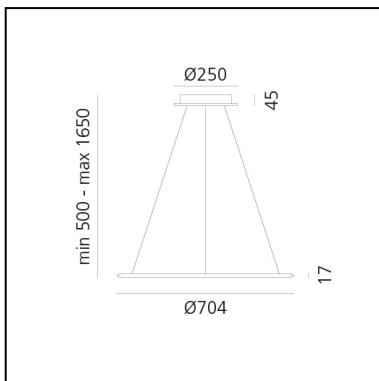

Discovery Suspension - Black - App Compatible

Ernesto Gismondi

IP20    Dimmerable: 

LUMINAIRE

- Watt: **40W**
- Voltage: **220-240V**
- Delivered lumen output: **2857lm**
- CCT: **3000K**
- Efficiency: **55%**
- Efficacy: **71.44lm/W**
- CRI: **90**
- Dimmable Typology: **Push & APP**

DIMENSIONS

- Height: **17 mm**
- Diameter: **704 mm**
- Base Diameter: **250 mm**
- Max Height from ceiling: **1650 mm**
- Glow Wire Test: **650°**

SOURCES INCLUDED

- Category: **Led**
- Number: **7**
- Watt: **5.4W**
- Delivered lumen output: **648lm**
- Color temperature (K): **3000K**
- CRI: **90**
- Color Tolerance: **MacAdam 3SDCM**
- Efficacy: **120lm/W**
- Service Life: **50000-L70**