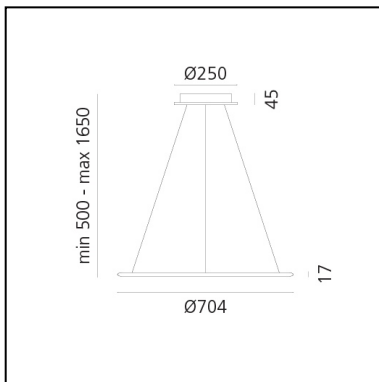

IP20    Dimmerable: 

FEATURES

- Product Code: **1999160A**
- Colour: **Bronze**
- Installation: **Suspension**
- Material: **Technopolymer, aluminium**
- Series: **Design Collection**
- Environment: **Indoor**
- design by: **Ernesto Gismondi**

DIMENSIONS

- Height: **17 mm**
- Diameter: **704 mm**
- Base Diameter: **250 mm**
- Max Height from ceiling: **1650 mm**
- Glow Wire Test: **650°**

SOURCES INCLUDED

- Category: **Led**
- Number: **7**
- Watt: **5.4W**
- Delivered lumen output: **648lm**
- Color temperature (K): **3000K**
- CRI: **90**
- Color Tolerance: **MacAdam 3SDCM**
- Efficacy: **120lm/W**
- Service Life: **50000-L70**

LUMINAIRE

- Watt: **40W**
- Voltage: **220-240V**
- Delivered lumen output: **2857lm**
- CCT: **3000K**
- Efficiency: **55%**
- Efficacy: **71.44lm/W**
- CRI: **90**
- Dimmable Typology: **Push/DALI**

Notes