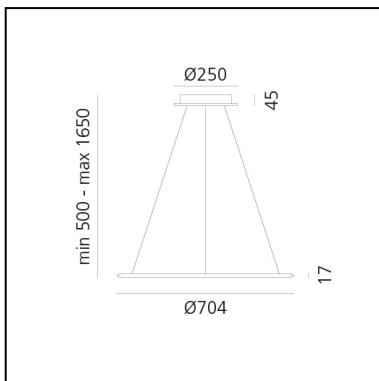

Discovery Suspension - Satinized aluminium

Ernesto Gismondi

IP20    Dimmerable: 

LUMINAIRE

- Watt: **40W**
- Voltage: **220-240V**
- Delivered lumen output: **2857lm**
- CCT: **3000K**
- Efficiency: **55%**
- Efficacy: **71.44lm/W**
- CRI: **90**
- Dimmable Typology: **Push/DALI**

DIMENSIONS

- Height: **17 mm**
- Diameter: **704 mm**
- Base Diameter: **250 mm**
- Max Height from ceiling: **1650 mm**
- Glow Wire Test: **650°**

SOURCES INCLUDED

- Category: **Led**
- Number: **7**
- Watt: **5.4W**
- Delivered lumen output: **648lm**
- Color temperature (K): **3000K**
- CRI: **90**
- Color Tolerance: **MacAdam 3SDCM**
- Efficacy: **120lm/W**
- Service Life: **50000-L70**