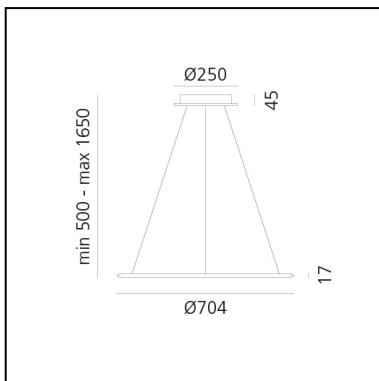

Discovery Suspension - Satinized aluminium - App Compatible

Ernesto Gismondi

IP20    Dimmerable: 

LUMINAIRE

- Watt: **40W**
- Voltage: **220-240V**
- Delivered lumen output: **2857lm**
- CCT: **3000K**
- Efficiency: **55%**
- Efficacy: **71.44lm/W**
- CRI: **90**
- Dimmable Typology: **Push & APP**

DIMENSIONS

- Height: **17 mm**
- Diameter: **704 mm**
- Base Diameter: **250 mm**
- Max Height from ceiling: **1650 mm**
- Glow Wire Test: **650°**

SOURCES INCLUDED

- Category: **Led**
- Number: **7**
- Watt: **5.4W**
- Delivered lumen output: **648lm**
- Color temperature (K): **3000K**
- CRI: **90**
- Color Tolerance: **MacAdam 3SDCM**
- Efficacy: **120lm/W**
- Service Life: **50000-L70**