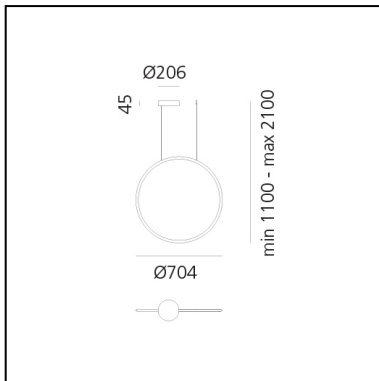

Discovery Vertical 70 - Black - App Compatible

Ernesto Gismondi

IP20    Dimmerable: 

LUMINAIRE

- Watt: **40W**
- Delivered lumen output: **2857lm**
- CCT: **3000K**
- Efficiency: **55%**
- Efficacy: **71.44lm/W**
- CRI: **90**
- Dimmable Typology: **Push & APP**

DIMENSIONS

- Width: **17 mm**
- Diameter: **704 mm**
- Base Diameter: **206 mm**
- Max Height from ceiling: **2100 mm**

SOURCES INCLUDED

- Category: **Led**
- Number: **1**
- Watt: **35W**
- Delivered lumen output: **5162lm**
- Color temperature (K): **3000K**
- CRI: **90**
- Color Tolerance: **MacAdam 3SDCM**
- Service Life: **L90(6K) 50000h**