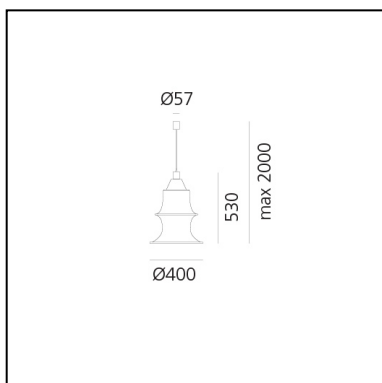

Falkland 53 Suspension - Body Lamp

Bruno Munari

 Dimmerable: 

LUMINAIRE *

– Watt: **8W**

* Photometric data may vary depending on the source installed. Light measurements are provided in relative form and technical lighting calculations may be updated according to the effective source used.

Notes

Code related only to electrical part, to be completed with elastic fabric accessory.

Accessories

NO
IMAGE
AVAILABLE

Fireproof fabric 53 +
metal hoops inox
DS2040DCRCI

DESCRIPTION

Falkland suspension is a lamp with a spontaneous shape that is achieved by the contrasting forces of its components: the tension of a stretched tube of finely woven fabric and the weight of seven different sized metal rings. A single light bulb and aluminium reflector illuminate the curves of the fabric.

FEATURES

- Product Code: **DS2040RIF + DS2040DCRC**
- Colour: **White**
- Installation: **Suspension**
- Material: **Filanca, aluminum**
- Series: **Design Collection, Danese**
- Environment: **Indoor**
- design by: **Bruno Munari**

DIMENSIONS

- Height: **530 mm**
- Diameter: **400 mm**
- Base Diameter: **57 mm**
- Max Height from ceiling: **2000 mm**

SOURCES NOT INCLUDED

- Category: **LED RETROFIT**
- Number: **1**
- Watt: **8W**
- Socket: **E27**