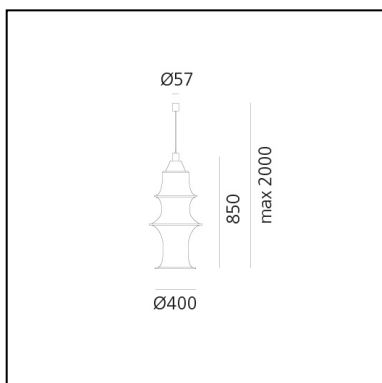

Falkland 85 Suspension - Body Lamp

Bruno Munari

 Dimmerable: 

LUMINAIRE *

– Watt: **8W**

* Photometric data may vary depending on the source installed.
Light measurements are provided in relative form and technical lighting calculations may be updated according to the effective source used.

Notes

Code related only to electrical part, to be completed with elastic fabric accessory.

Accessories

Fireproof fabric 85 +
metal hoops inox
DS2040CCRCI

DESCRIPTION

Falkland suspension is a lamp with a spontaneous shape that is achieved by the contrasting forces of its components: the tension of a stretched tube of finely woven fabric and the weight of seven different sized metal rings. A single light bulb and aluminium reflector illuminate the curves of the fabric.

DIMENSIONS

- Height: **850 mm**
- Diameter: **400 mm**
- Base Diameter: **57 mm**
- Max Height from ceiling: **2000 mm**

SOURCES NOT INCLUDED

- Category: **LED RETROFIT**
- Number: **1**
- Watt: **8W**
- Socket: **E27**