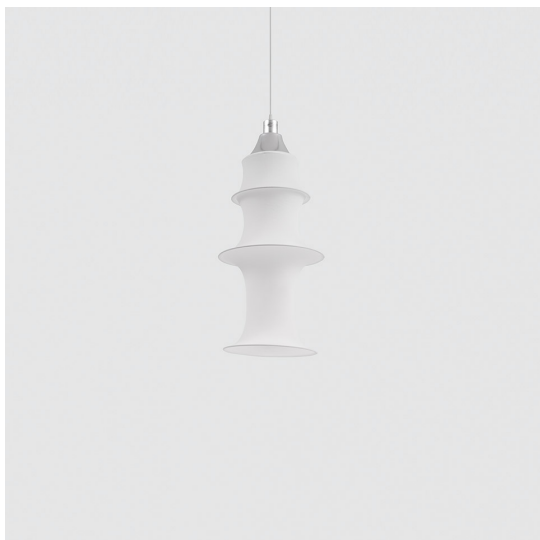

Falkland 85 Suspension - Body Lamp

Bruno Munari

 Dimmerable: 

LUMINAIRE *

– Watt: **8W**

* Photometric data may vary depending on the source installed.
Light measurements are provided in relative form and technical lighting calculations may be updated according to the effective source used.

Notes

Code related only to electrical part, to be completed with elastic fabric accessory.

Accessories

Fireproof fabric 85 +
metal hoops inox
DS2040CCRCI

DESCRIPTION

Falkland suspension is a lamp with a spontaneous shape that is achieved by the contrasting forces of its components: the tension of a stretched tube of finely woven fabric and the weight of seven different sized metal rings. A single light bulb and aluminium reflector illuminate the curves of the fabric.

FEATURES

- Product Code: **DS2040RIF + DS2040CCRC**
- Colour: **White**
- Installation: **Suspension**
- Material: **Filanca, aluminum**
- Series: **Design Collection, Danese**
- Environment: **Indoor**
- design by: **Bruno Munari**

DIMENSIONS

- Height: **850 mm**
- Diameter: **400 mm**
- Base Diameter: **57 mm**
- Max Height from ceiling: **2000 mm**

SOURCES NOT INCLUDED

- Category: **LED RETROFIT**
- Number: **1**
- Watt: **8W**
- Socket: **E27**