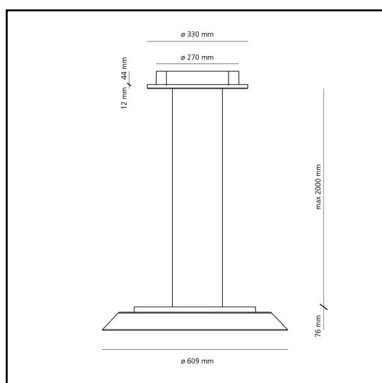

## LUMINAIRE

- Watt: **30W**
- Voltage: **220-240V**
- Delivered lumen output: **2182lm**
- CCT: **2700K**
- Efficiency: **85%**
- Efficacy: **72.73lm/W**
- CRI: **90**
- Dimmable Typology: **Push**

## FEATURES

- Product Code: **0242W20A**
- Colour: **Dove grey**
- Installation: **Suspension**
- Material: **Methacrylare, polycarbonate**
- Series: **Design Collection**
- Environment: **Indoor**
- design by: **Ernesto Gismondi**

## DIMENSIONS

- Width: **76 mm**
- Diameter: **610 mm**
- Base Width: **44 mm**
- Base Diameter: **270 mm**
- Max Height from ceiling: **2000 mm**
- Glow Wire Test: **750°**