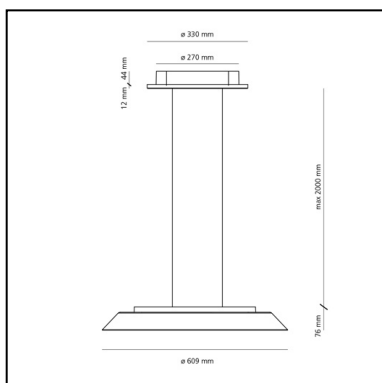

Febe Suspension 3000K - Dove grey

Ernesto Gismondi

IP20    Dimmerable: 

LUMINAIRE

- Watt: **30W**
- Voltage: **220-240V**
- Delivered lumen output: **2260lm**
- CCT: **3000K**
- Efficiency: **85%**
- Efficacy: **75.33lm/W**
- CRI: **90**
- Dimmable Typology: **Push**

FEATURES

- Product Code: **0242020A**
- Colour: **Dove grey**
- Installation: **Suspension**
- Material: **Methacrylare, polycarbonate**
- Series: **Design Collection**
- Environment: **Indoor**
- design by: **Ernesto Gismondi**

DIMENSIONS

- Width: **76 mm**
- Diameter: **610 mm**
- Base Width: **44 mm**
- Base Diameter: **270 mm**
- Max Height from ceiling: **2000 mm**
- Glow Wire Test: **750°**

SOURCES INCLUDED

- Category: **Led**
- Number: **4**
- Watt: **6.20W**
- Delivered lumen output: **653lm**
- Color temperature (K): **3000K**
- CRI: **90**
- Color Tolerance: **MacAdam 3SDCM**
- Efficacy: **105lm/W**
- Service Life: **50000-L70**