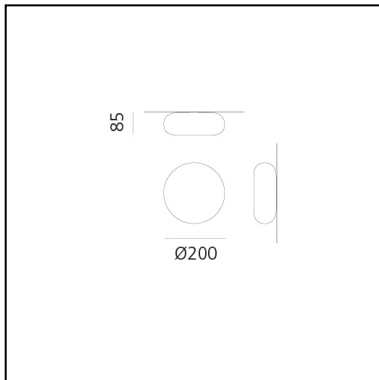

Itka 20 Wall/Ceiling

Naoto Fukasawa

IP65  

LUMINAIRE *

- Watt: **5,5W**
- Delivered lumen output: **351lm**
- Efficiency: **70%**
- Efficacy: **70.17lm/W**

* **CR180** data may vary depending on the source installed.
Light measurements are provided in relative form and technical lighting calculations may be updated according to the effective source used.

DESCRIPTION

Itka wall/ceiling is a flat fixture that evenly distributes the light that it emanates leaving no areas of shadow on its surface. The diffuser is made of hand blown opaline frosted glass and can be installed either on the ceiling or on the wall.

FEATURES

- Product Code: **DX0060M10**
- Colour: **White**
- Installation: **WallCeiling**
- Material: **Blown glass, steel**
- Series: **Design Collection, Danese**
- Environment: **Indoor**
- design by: **Naoto Fukasawa**

DIMENSIONS

- Width: **85 mm**
- Diameter: **200 mm**

SOURCES NOT INCLUDED

- Category: **LED RETROFIT**
- Number: **1**
- Socket: **Gx53**