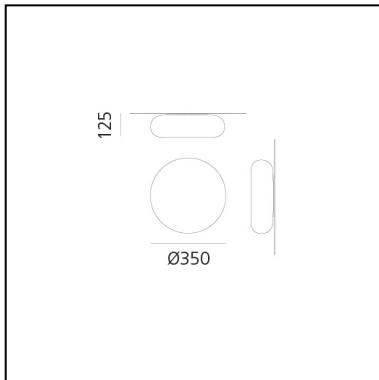

Itka 35 Wall/Ceiling

Naoto Fukasawa

IP65  

LUMINAIRE *

- Watt: **15W**
- Delivered lumen output: **1047lm**
- Efficiency: **74%**
- Efficacy: **69.81lm/W**

* **CR180** data may vary depending on the source installed.
Light measurements are provided in relative form and technical lighting calculations may be updated according to the effective source used.

DESCRIPTION

Itka wall/ceiling is a flat fixture that evenly distributes the light that it emanates leaving no areas of shadow on its surface. The diffuser is made of hand blown opaline frosted glass and can be installed either on the ceiling or on the wall.

FEATURES

- Product Code: **DX0060I10**
- Colour: **White**
- Installation: **WallCeiling**
- Material: **Blown glass, steel**
- Series: **Design Collection, Danese**
- Environment: **Indoor**
- design by: **Naoto Fukasawa**

DIMENSIONS

- Width: **125 mm**
- Diameter: **350 mm**

SOURCES NOT INCLUDED

- Category: **LED RETROFIT**
- Number: **3**
- Socket: **E14**