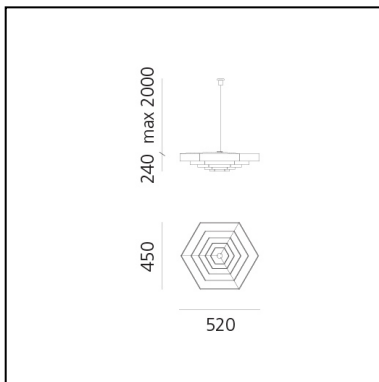

Lampada Esagonale 52 - Aluminum

Bruno Munari

DESCRIPTION

Lampada esagonale is a pendant light made of concentric hexagonal rings of reflective sheet metal. The light is reflected in all directions by the metal sheets and evenly illuminates the space.

IP20  Dimmerable: 

LUMINAIRE *

* Watt: **8W**
Power and light data may vary depending on the source installed.
Light measurements are provided in relative form and technical lighting calculations may be updated according to the effective source used.

DIMENSIONS

- Length: **520 mm**
- Height: **240 mm**
- Depth: **450 mm**
- Max Height from ceiling: **2000 mm**

SOURCES NOT INCLUDED

- Category: **LED RETROFIT**
- Number: **1**
- Watt: **8W**
- Socket: **E27**