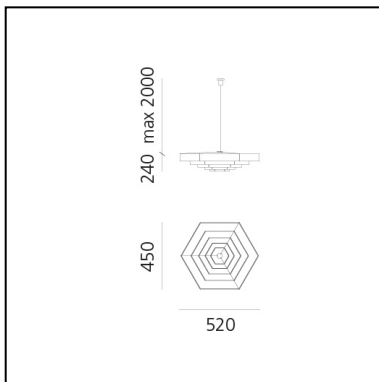

Lampada Esagonale 52 - White

Bruno Munari

IP20  Dimmerable: 

LUMINAIRE *

* Watt: **8W**
Power consumption may vary depending on the source installed.
Light measurements are provided in relative form and technical lighting calculations may be updated according to the effective source used.

DESCRIPTION

Lampada esagonale is a pendant light made of concentric hexagonal rings of reflective sheet metal. The light is reflected in all directions by the metal sheets and evenly illuminates the space.

FEATURES

- Product Code: **DM2004A10**
- Colour: **White**
- Installation: **Suspension**
- Material: **Aluminum**
- Series: **Design Collection, Danese**
- Environment: **Indoor**
- design by: **Bruno Munari**

DIMENSIONS

- Width: **520 mm**
- Height: **240 mm**
- Depth: **450 mm**
- Max Height from ceiling: **2000 mm**

SOURCES NOT INCLUDED

- Category: **LED RETROFIT**
- Number: **1**
- Watt: **8W**
- Socket: **E27**