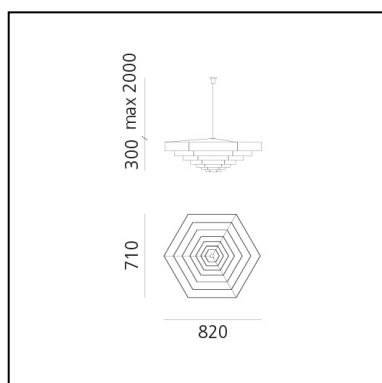

Lampada Esagonale 82 - Aluminum

Bruno Munari

DESCRIPTION

Lampada esagonale is a pendant light made of concentric hexagonal rings of reflective sheet metal. The light is reflected in all directions by the metal sheets and evenly illuminates the space.

IP20  Dimmerable: +0-

LUMINAIRE *

* Watt: **8W**
Power and light data may vary depending on the source installed.
Light measurements are provided in relative form and technical lighting calculations may be updated according to the effective source used.

DIMENSIONS

- Width: **820 mm**
- Height: **300 mm**
- Depth: **710 mm**
- Max Height from ceiling: **2000 mm**

SOURCES NOT INCLUDED

- Category: **LED RETROFIT**
- Number: **1**
- Watt: **8W**
- Socket: **E27**