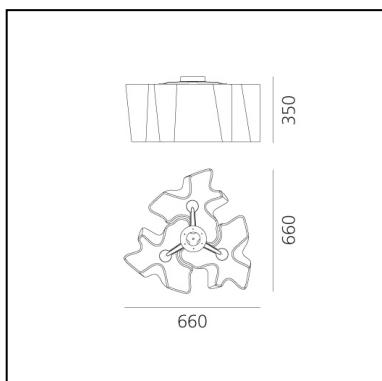

Logico Ceiling 3x120° - Fumè Diffuser

Michele De Lucchi
Gerhard Reichert

IP20     Dimmerable: 

LUMINAIRE *

- Watt: **39W**
- Voltage: **220V-240V**
- Delivered lumen output: **3936lm**

* Photometric data may vary depending on the source installed.
Light measurements are provided in relative form and technical lighting calculations may be updated according to the effective source used.

Notes

Its modular shape lends itself to the creation and realisation of customized compositions, supplied as special project.

DESCRIPTION

The hand-made blown glass diffuser defines a soft, irregular volume, shaped by curves that generate a game of positives and negatives which make the geometric shape modular and allow the creation of standard compositions or configurations that are free to grow in space with larger custom compositions.

FEATURES

- Product Code: **0458010A**
- Colour: **Fumè**
- Installation: **Ceiling**
- Material: **Blown glass, aluminium**
- Series: **Design Collection**
- Environment: **Indoor**
- Area contract: **Hospitality, null, Office**
- Emission: **Diffused And Direct**
- design by: **Michele De Lucchi, Gerhard Reichert**

DIMENSIONS

- Length: **660 mm**
- Width: **660 mm**
- Height: **350 mm**

SOURCES NOT INCLUDED

- Category: **LED RETROFIT**
- Number: **3**
- Watt: **15W**
- Socket: **E27**