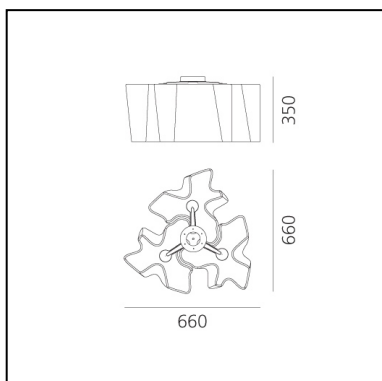

## LUMINAIRE \*

- Watt: **39W**
- Voltage: **220V-240V**
- Delivered lumen output: **3936lm**
- Efficiency: **86%**
- Efficacy: **100.92lm/W**
- CRI: **80**

\* Photometric data may vary depending on the source installed.  
Light measurements are provided in relative form and technical lighting calculations may be updated according to the effective source used.

## DIMENSIONS

- Length: **660 mm**
- Width: **660 mm**
- Height: **350 mm**

## SOURCES NOT INCLUDED

- Category: **LED RETROFIT**
- Number: **3**
- Watt: **15W**
- Socket: **E27**