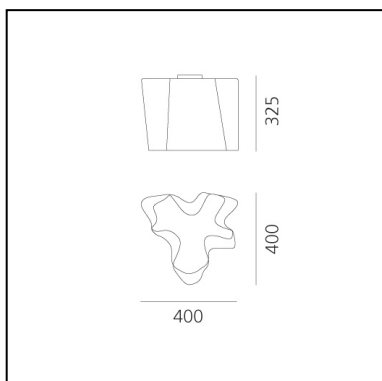

Logico Ceiling - Fumè Diffuser

Michele De Lucchi
Gerhard Reichert

IP20    Dimmerable:  +  -

LUMINAIRE *

- Watt: **13W**
- Voltage: **220V-240V**
- Delivered lumen output: **1312lm**

* Photometric data may vary depending on the source installed.
Light measurements are provided in relative form and technical lighting calculations may be updated according to the effective source used.

Notes

Its modular shape lends itself to the creation and realisation of customized compositions, supplied as special project.

DESCRIPTION

The hand-made blown glass diffuser defines a soft, irregular volume, shaped by curves that generate a game of positives and negatives which make the geometric shape modular and allow the creation of standard compositions or configurations that are free to grow in space with larger custom compositions.

FEATURES

- Product Code: **0452010A**
- Colour: **Fumè**
- Installation: **Ceiling**
- Material: **Blown glass, aluminium**
- Series: **Design Collection**
- Environment: **Indoor**
- Area contract: **Hospitality, Office**
- Emission: **Diffused And Direct**
- design by: **Michele De Lucchi, Gerhard Reichert**

DIMENSIONS

- Length: **400 mm**
- Width: **400 mm**
- Height: **325 mm**

SOURCES NOT INCLUDED

- Category: **LED RETROFIT**
- Number: **1**
- Watt: **15W**
- Socket: **E27**