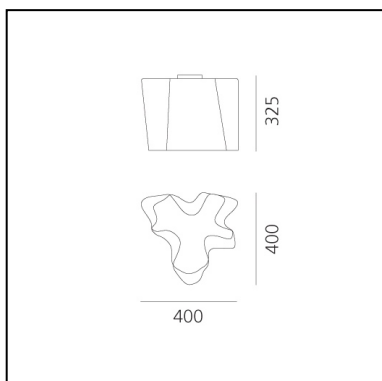

## LUMINAIRE \*

- Watt: **13W**
- Voltage: **220V-240V**
- Delivered lumen output: **1312lm**
- Efficiency: **86%**
- Efficacy: **100.92lm/W**
- CRI: **80**

\* Photometric data may vary depending on the source installed.  
Light measurements are provided in relative form and technical lighting calculations may be updated according to the effective source used.

## FEATURES

- Product Code: **0452020A**
- Colour: **Silk**
- Installation: **Ceiling**
- Material: **Blown glass, aluminium**
- Series: **Design Collection**
- Environment: **Indoor**
- Area contract: **Hospitality, Office**
- Emission: **Diffused And Direct**
- design by: **Michele De Lucchi, Gerhard Reichert**

## DIMENSIONS

- Length: **400 mm**
- Width: **400 mm**
- Height: **325 mm**