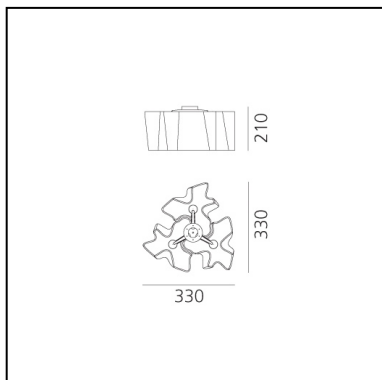

Logico Micro Ceiling 3x120° - Silk Diffuser

Michele De Lucchi
Gerhard Reichert

IP20     Dimmerable: 

LUMINAIRE *

- Watt: **15W**
- Voltage: **220V-240V**
- Delivered lumen output: **1262lm**
- Efficiency: **90%**
- Efficacy: **84.13lm/W**
- CRI: **80**

* Photometric data may vary depending on the source installed.
Light measurements are provided in relative form and technical lighting calculations may be updated according to the effective source used.

FEATURES

- Product Code: **0645020A**
- Colour: **Silk**
- Installation: **Ceiling**
- Material: **Blown glass, aluminium**
- Series: **Design Collection**
- Environment: **Indoor**
- Area contract: **Hospitality, null, Office**
- Emission: **Diffused And Direct**
- design by: **Michele De Lucchi, Gerhard Reichert**

DIMENSIONS

- Length: **330 mm**
- Width: **330 mm**
- Height: **210 mm**

SOURCES NOT INCLUDED

- Category: **LED RETROFIT**
- Number: **3**
- Watt: **5W**
- Socket: **E14**