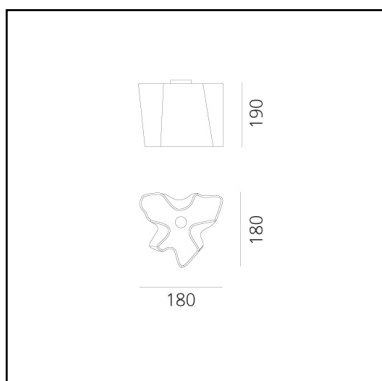

Logico Micro Ceiling - Silk Diffuser

Michele De Lucchi
Gerhard Reichert

IP20      Dimmerable: +  -

LUMINAIRE *

- Watt: **5W**
- Voltage: **220V-240V**
- Delivered lumen output: **421lm**
- Efficiency: **90%**
- Efficacy: **84.13lm/W**
- CRI: **80**

* Photometric data may vary depending on the source installed.
Light measurements are provided in relative form and technical lighting calculations may be updated according to the effective source used.

FEATURES

- Product Code: **0644020A**
- Colour: **Silk**
- Installation: **Ceiling**
- Material: **Blown glass, aluminium**
- Series: **Design Collection**
- Environment: **Indoor**
- Area contract: **Hospitality, Office**
- Emission: **Diffused And Direct**
- design by: **Michele De Lucchi, Gerhard Reichert**

DIMENSIONS

- Length: **180 mm**
- Width: **180 mm**
- Height: **190 mm**

SOURCES NOT INCLUDED

- Category: **LED RETROFIT**
- Number: **1**
- Watt: **5W**
- Socket: **E14**