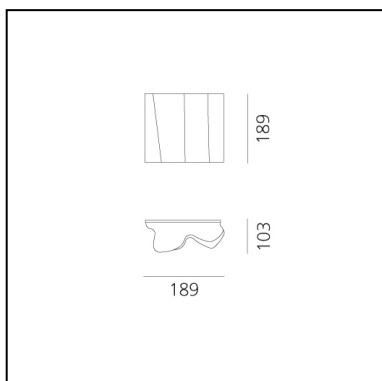

Logico Micro Wall - Silk Diffuser

Michele De Lucchi
Gerhard Reichert

IP20      Dimmerable: 

LUMINAIRE *

- Watt: **5W**
- Voltage: **220V-240V**
- Delivered lumen output: **279lm**
- Efficiency: **59%**
- Efficacy: **55.70lm/W**

CR180 data may vary depending on the source installed.
Light measurements are provided in relative form and technical lighting calculations may be updated according to the effective source used.

DESCRIPTION

FEATURES

- Product Code: **0846030A**
- Colour: **Silk**
- Installation: **Wall**
- Material: **Blown glass, steel**
- Series: **Design Collection**
- Environment: **Indoor**
- Area contract: **Hospitality, null, Office, Residential**
- Emission: **Diffused And Direct**
- design by: **Michele De Lucchi, Gerhard Reichert**

DIMENSIONS

- Length: **189 mm**
- Width: **103 mm**
- Height: **189 mm**

SOURCES NOT INCLUDED

- Category: **LED RETROFIT**
- Number: **1**
- Watt: **5W**
- Socket: **E14**