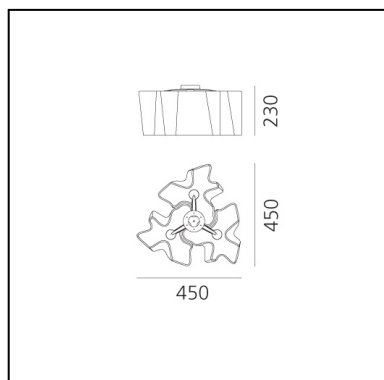

Logico Mini Ceiling 3x120° - Silk Diffuser

Michele De Lucchi
Gerhard Reichert

IP20      Dimmerable: 

LUMINAIRE *

- Watt: **31,5W**
- Voltage: **220V-240V**
- Delivered lumen output: **2906lm**
- Efficiency: **92%**
- Efficacy: **93.74lm/W**
- CRI: **80**

* Photometric data may vary depending on the source installed.
Light measurements are provided in relative form and technical lighting calculations may be updated according to the effective source used.

Notes

Its modular shape lends itself to the creation and realisation of customized compositions, supplied as special project.

DESCRIPTION

The hand-made blown glass diffuser defines a soft, irregular volume, shaped by curves that generate a game of positives and negatives which make the geometric shape modular and allow the creation of standard compositions or configurations that are free to grow in space with larger custom compositions.

DIMENSIONS

- Length: **450 mm**
- Width: **450 mm**
- Height: **230 mm**

SOURCES NOT INCLUDED

- Category: **LED RETROFIT**
- Number: **3**
- Watt: **10W**
- Socket: **E27**