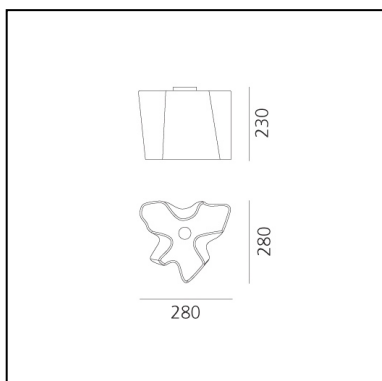

Logico Mini Ceiling - Silk Diffuser

Michele De Lucchi
Gerhard Reichert

IP20    Dimmerable:  +  -

LUMINAIRE

- Watt: **10,5W**
- Voltage: **220V-240V**
- Delivered lumen output: **969lm**
- Efficiency: **92%**
- Efficacy: **96.87lm/W**
- CRI: **80**

Notes

Its modular shape lends itself to the creation and realisation of customized compositions, supplied as special project.

DESCRIPTION

The hand-made blown glass diffuser defines a soft, irregular volume, shaped by curves that generate a game of positives and negatives which make the geometric shape modular and allow the creation of standard compositions or configurations that are free to grow in space with larger custom compositions.

FEATURES

- Product Code: **0692020A**
- Colour: **Silk**
- Installation: **Ceiling**
- Material: **Blown glass, aluminium**
- Series: **Design Collection**
- Environment: **Indoor**
- Area contract: **Hospitality, Office**
- Emission: **Diffused And Direct**
- design by: **Michele De Lucchi, Gerhard Reichert**

DIMENSIONS

- Length: **280 mm**
- Width: **280 mm**
- Height: **230 mm**

ALTERNATIVE SOURCES

- Category: **LED RETROFIT**
- Number: **1**
- Watt: **10W**
- Socket: **E27**