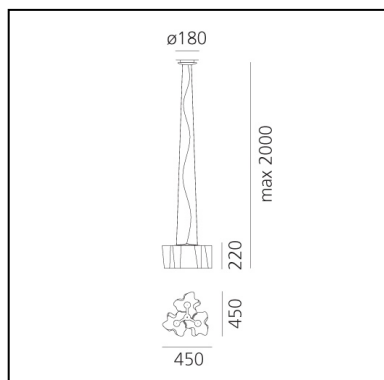

## LUMINAIRE \*

- Watt: **31,5W**
- Voltage: **220V-240V**
- Delivered lumen output: **2906lm**
- Efficiency: **92%**
- Efficacy: **93.74lm/W**
- CRI: **80**

\* Photometric data may vary depending on the source installed.  
Light measurements are provided in relative form and technical lighting calculations may be updated according to the effective source used.

## Notes

Available in four sizes and in four configurations: single, on line, 3x120° and 4x90°. Its modular shape lends itself to the creation and realisation of customized compositions, supplied as special project.

## DIMENSIONS

- Length: **450 mm**
- Width: **450 mm**
- Height: **220 mm**
- Base Diameter: **180 mm**
- Max Height from ceiling: **2000 mm**

## SOURCES NOT INCLUDED

- Category: **LED RETROFIT**
- Number: **3**
- Watt: **10W**
- Delivered lumen output: **1055lm**
- Socket: **E27**