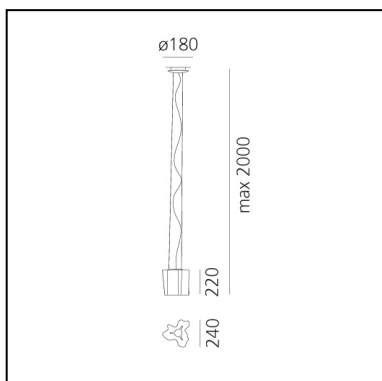

## LUMINAIRE \*

- Watt: **10,5W**
- Voltage: **220V-240V**
- Delivered lumen output: **969lm**
- Efficiency: **92%**
- Efficacy: **96.87lm/W**
- CRI: **80**

\* Photometric data may vary depending on the source installed.  
Light measurements are provided in relative form and technical lighting calculations may be updated according to the effective source used.

## Notes

Available in four sizes and in four configurations: single, on line, 3x120° and 4x90°. Its modular shape lends itself to the creation and realisation of customized compositions, supplied as special project. Logico nano track is available with track adapter.

## FEATURES

- Product Code: **0696020A**
- Colour: **Silk**
- Installation: **Suspension**
- Material: **Blown glass, aluminium**
- Series: **Design Collection**
- Environment: **Indoor**
- Area contract: **Hospitality, Office**
- Emission: **Diffused And Direct**
- design by: **Michele De Lucchi, Gerhard Reichert**

## DIMENSIONS

- Width: **240 mm**
- Height: **220 mm**
- Base Diameter: **180 mm**
- Max Height from ceiling: **2000 mm**