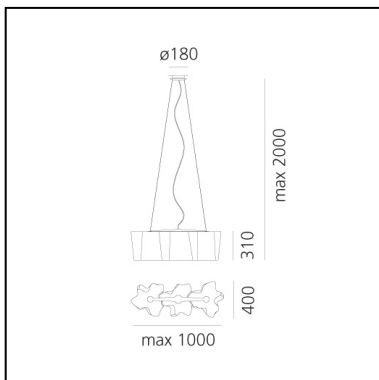

Logico Suspension 3 In Linea - Fumè Diffuser

Michele De Lucchi
Gerhard Reichert

IP20      Dimmerable: 

LUMINAIRE *

- Watt: **39W**
- Voltage: **220V-240V**
- Delivered lumen output: **3936lm**

* Photometric data may vary depending on the source installed. Light measurements are provided in relative form and technical lighting calculations may be updated according to the effective source used.

Notes

Available in four sizes and in four configurations: single, on line, 3x120° and 4x90°. Its modular shape lends itself to the creation and realisation of customized compositions, supplied as special project. Logico nano track is available with track adapter.

FEATURES

- Product Code: **0455010A**
- Colour: **Fumè**
- Installation: **Suspension**
- Material: **Blown glass, aluminium**
- Series: **Design Collection**
- Environment: **Indoor**
- Area contract: **Hospitality, null, Office**
- Emission: **Diffused And Direct**
- design by: **Michele De Lucchi, Gerhard Reichert**

DIMENSIONS

- Length: **1000 mm**
- Width: **400 mm**
- Height: **310 mm**
- Base Diameter: **180 mm**
- Max Height from ceiling: **2000 mm**

SOURCES NOT INCLUDED

- Category: **LED RETROFIT**
- Number: **3**
- Watt: **15W**
- Socket: **E27**