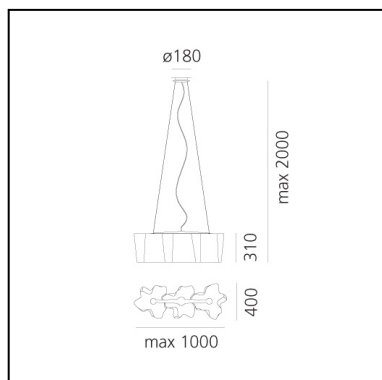

## LUMINAIRE \*

- Watt: **39W**
- Voltage: **220V-240V**
- Delivered lumen output: **3936lm**
- Efficiency: **86%**
- Efficacy: **100.92lm/W**
- CRI: **80**

\* Photometric data may vary depending on the source installed.  
Light measurements are provided in relative form and technical lighting calculations may be updated according to the effective source used.

## Notes

Available in four sizes and in four configurations: single, on line, 3x120° and 4x90°. Its modular shape lends itself to the creation and realisation of customized compositions, supplied as special project. Logico nano track is available with track adapter.

## FEATURES

- Product Code: **0455020A**
- Colour: **Silk**
- Installation: **Suspension**
- Material: **Blown glass, aluminium**
- Series: **Design Collection**
- Environment: **Indoor**
- Area contract: **Hospitality, null, Office**
- Emission: **Diffused And Direct**
- design by: **Michele De Lucchi, Gerhard Reichert**

## DIMENSIONS

- Length: **1000 mm**
- Width: **400 mm**
- Height: **310 mm**
- Base Diameter: **180 mm**
- Max Height from ceiling: **2000 mm**