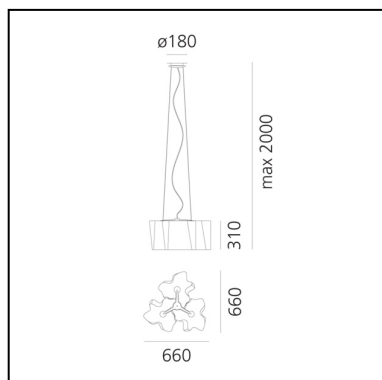

Logico Suspension 3x120° - Fumè Diffuser

Michele De Lucchi
Gerhard Reichert

IP20      Dimmerable: 

LUMINAIRE *

- Watt: **39W**
- Voltage: **220V-240V**
- Delivered lumen output: **3936lm**

* Photometric data may vary depending on the source installed. Light measurements are provided in relative form and technical lighting calculations may be updated according to the effective source used.

Notes

Available in four sizes and in four configurations: single, on line, 3x120° and 4x90°. Its modular shape lends itself to the creation and realisation of customized compositions, supplied as special project.

FEATURES

- Product Code: **0454010A**
- Colour: **Fumè**
- Installation: **Suspension**
- Material: **Blown glass, aluminium**
- Series: **Design Collection**
- Environment: **Indoor**
- Area contract: **Hospitality, null, Office**
- Emission: **Diffused And Direct**
- design by: **Michele De Lucchi, Gerhard Reichert**

DIMENSIONS

- Length: **660 mm**
- Width: **660 mm**
- Height: **310 mm**
- Base Diameter: **180 mm**
- Max Height from ceiling: **2000 mm**

SOURCES NOT INCLUDED

- Category: **LED RETROFIT**
- Number: **3**
- Watt: **15W**
- Socket: **E27**