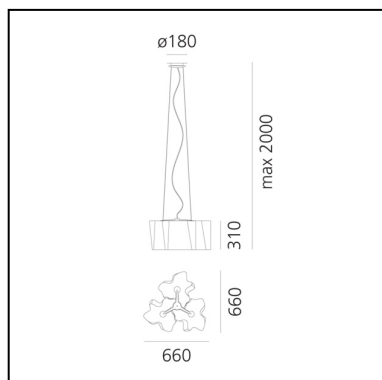

Logico Suspension 3x120° - Silk Diffuser

Michele De Lucchi
Gerhard Reichert

IP20      Dimmerable: 

LUMINAIRE *

- Watt: **39W**
- Voltage: **220V-240V**
- Delivered lumen output: **3936lm**
- Efficiency: **86%**
- Efficacy: **100.92lm/W**
- CRI: **80**

* Photometric data may vary depending on the source installed.
Light measurements are provided in relative form and technical lighting calculations may be updated according to the effective source used.

Notes

Available in four sizes and in four configurations: single, on line, 3x120° and 4x90°. Its modular shape lends itself to the creation and realisation of customized compositions, supplied as special project.

DIMENSIONS

- Length: **660 mm**
- Width: **660 mm**
- Height: **310 mm**
- Base Diameter: **180 mm**
- Max Height from ceiling: **2000 mm**

SOURCES NOT INCLUDED

- Category: **LED RETROFIT**
- Number: **3**
- Watt: **15W**
- Socket: **E27**