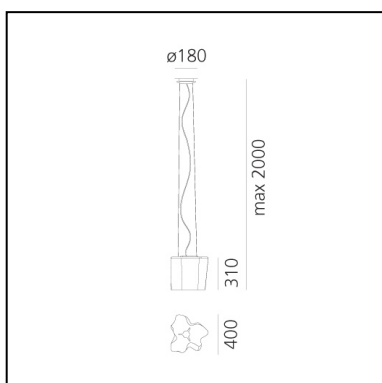

Logico Suspension - Fumè Diffuser

Michele De Lucchi
Gerhard Reichert

IP20     Dimmerable: 

LUMINAIRE *

- Watt: **13W**
- Voltage: **220V-240V**
- Delivered lumen output: **1312lm**

* Photometric data may vary depending on the source installed. Light measurements are provided in relative form and technical lighting calculations may be updated according to the effective source used.

Notes

Available in four sizes and in four configurations: single, on line, 3x120° and 4x90°. Its modular shape lends itself to the creation and realisation of customized compositions, supplied as special project. Logico nano track is available with track adapter.

DESCRIPTION

The hand-made blown glass diffuser defines a soft, irregular volume, shaped by curves that generate a game of positives and negatives which make the geometric shape modular and allow the creation of standard compositions or configurations that are free to grow in space with larger custom compositions.

DIMENSIONS

- Width: **400 mm**
- Height: **310 mm**
- Base Diameter: **180 mm**
- Max Height from ceiling: **2000 mm**

SOURCES NOT INCLUDED

- Category: **LED RETROFIT**
- Number: **1**
- Watt: **15W**
- Socket: **E27**