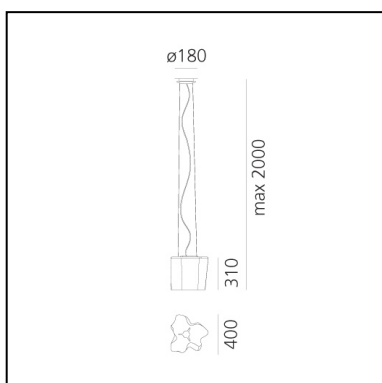

Logico Suspension - Silk Diffuser

Michele De Lucchi
Gerhard Reichert

IP20      Dimmerable: 

LUMINAIRE *

- Watt: **13W**
- Voltage: **220V-240V**
- Delivered lumen output: **1312lm**
- Efficiency: **86%**
- Efficacy: **100.92lm/W**
- CRI: **80**

* Photometric data may vary depending on the source installed. Light measurements are provided in relative form and technical lighting calculations may be updated according to the effective source used.

Notes

Available in four sizes and in four configurations: single, on line, 3x120° and 4x90°. Its modular shape lends itself to the creation and realisation of customized compositions, supplied as special project. Logico nano track is available with track adapter.

DIMENSIONS

- Width: **400 mm**
- Height: **310 mm**
- Base Diameter: **180 mm**
- Max Height from ceiling: **2000 mm**

SOURCES NOT INCLUDED

- Category: **LED RETROFIT**
- Number: **1**
- Watt: **15W**
- Socket: **E27**