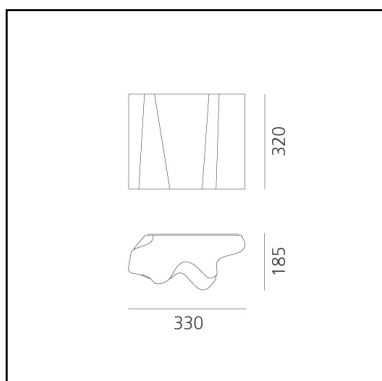

Logico Wall - Fumè Diffuser

Michele De Lucchi
Gerhard Reichert

IP20      Dimmerable: 

LUMINAIRE *

- Watt: **26W**
- Voltage: **220V-240V**

* Delivered lumen output: **2134lm** once installed.
Light measurements are provided in relative form and technical lighting calculations may be updated according to the effective source used.

DESCRIPTION

The hand-made blown glass diffuser defines a soft, irregular volume, shaped by curves that generate a relationship of positives and negatives which make the geometric shape modular for linear compositions.

FEATURES

- Product Code: **0391010A**
- Colour: **Fumè**
- Installation: **Wall**
- Material: **Blown glass, steel**
- Series: **Design Collection**
- Environment: **Indoor**
- Area contract: **Hospitality, null, Office, Residential**
- Emission: **Diffused And Direct**
- design by: **Michele De Lucchi, Gerhard Reichert**

DIMENSIONS

- Length: **330 mm**
- Width: **185 mm**
- Height: **320 mm**

SOURCES NOT INCLUDED

- Category: **LED RETROFIT**
- Number: **2**
- Watt: **8W**
- Delivered lumen output: **900lm**
- Socket: **E27**