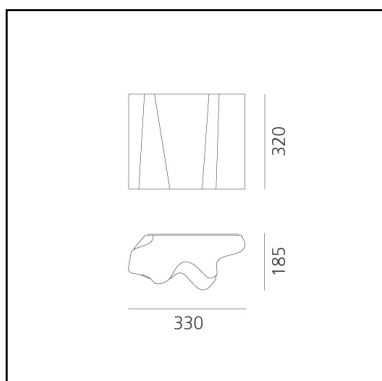

Logico Wall - Silk Diffuser

Michele De Lucchi
Gerhard Reichert

IP20      Dimmerable: 

LUMINAIRE *

- Watt: **26W**
- Voltage: **220V-240V**
- Delivered lumen output: **2134lm**
- Efficiency: **70%**
- Efficacy: **82.08lm/W**

CR180 data may vary depending on the source installed.
Light measurements are provided in relative form and technical lighting calculations may be updated according to the effective source used.

DESCRIPTION

DIMENSIONS

- Length: **330 mm**
- Width: **185 mm**
- Height: **320 mm**

SOURCES NOT INCLUDED

- Category: **LED RETROFIT**
- Number: **2**
- Watt: **8W**
- Delivered lumen output: **900lm**
- Socket: **E27**