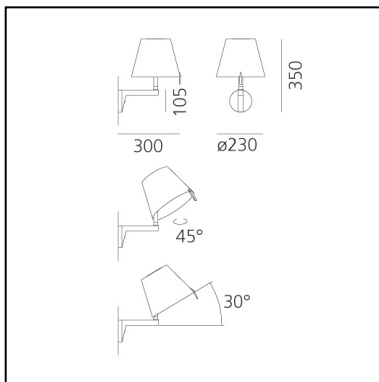

## LUMINAIRE \*

- Watt: **5W**
- Voltage: **220V-240V**
- Delivered lumen output: **349lm**
- Efficiency: **74%**
- Efficacy: **69.81lm/W**
- CRI: **80**

\* Photometric data may vary depending on the source installed. Light measurements are provided in relative form and technical lighting calculations may be updated according to the effective source used.

## FEATURES

- Product Code: **0721020A**
- Colour: **Ecrù**
- Installation: **Wall**
- Material: **Aluminum lamp body, silk satin diffuser with technopolymer frame**
- Series: **Design Collection**
- Environment: **Indoor**
- Area contract: **Hospitality, Residential**
- Emission: **Dual Emission**
- design by: **Adrien Gardère**

## DIMENSIONS

- Width: **300 mm**
- Height: **350 mm**
- Diameter: **230 mm**
- Base Diameter: **105 mm**
- Inclination: **30**
- Rotation: **45°**
- Glow Wire Test: **650°**