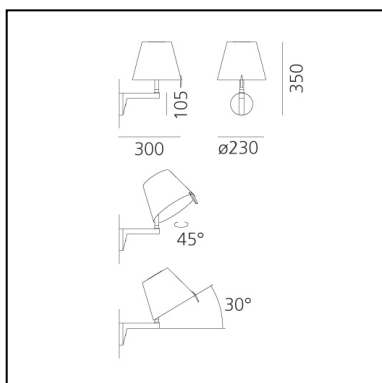

## LUMINAIRE \*

- Watt: **5W**
- Voltage: **220V-240V**
- Delivered lumen output: **349lm**
- Efficiency: **74%**
- Efficacy: **69.81lm/W**
- CRI: **80**

\* Photometric data may vary depending on the source installed.  
Light measurements are provided in relative form and technical lighting calculations may be updated according to the effective source used.

## Notes

Adjustable diffuser into two different positions.

## FEATURES

- Product Code: **0720010A**
- Colour: **Grey**
- Installation: **Wall**
- Material: **Aluminum lamp body, silk satin diffuser with technopolymer frame**
- Series: **Design Collection**
- Environment: **Indoor**
- Area contract: **Hospitality, Residential**
- Emission: **Dual Emission**
- design by: **Adrien Gardère**

## DIMENSIONS

- Width: **300 mm**
- Height: **350 mm**
- Diameter: **230 mm**
- Base Diameter: **105 mm**
- Inclination: **30**
- Rotation: **45°**
- Glow Wire Test: **650°**