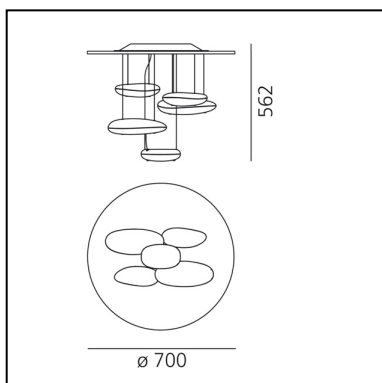

Mercury Mini Ceiling LED 2700K

Ross Lovegrove

IP20     Dimmerable: 

LUMINAIRE

- Watt: **29W**
- Voltage: **220V-240V**
- Delivered lumen output: **1447lm**
- CCT: **2700K**
- Efficiency: **54%**
- Efficacy: **49.90lm/W**
- CRI: **90**
- Dimmable Typology: **Push**

FEATURES

- Product Code: **1476W10A**
- Colour: **Polished chrome**
- Installation: **Ceiling**
- Material: **Stainless steel reflective frame, aluminum lighting bodies**
- Series: **Design Collection, Hydro**
- Environment: **Indoor**
- Area contract: **Hospitality, Office, Residential**
- Emission: **Indirect**
- design by: **Ross Lovegrove**

DIMENSIONS

- Height: **562 mm**
- Diameter: **700 mm**
- Glow Wire Test: **650°**

SOURCES INCLUDED

- Category: **Led**
- Number: **1**
- Watt: **29W**
- Color temperature (K): **2700K**
- CRI: **90**
- Color Tolerance: **MacAdam 2SDCM**