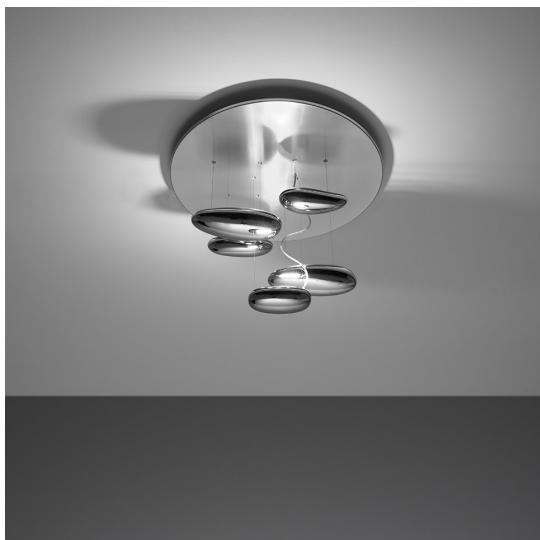

Mercury Mini Ceiling LED 2700K

Ross Lovegrove

IP20     Dimmerable: 

LUMINAIRE

- Watt: **29W**
- Voltage: **220V-240V**
- Delivered lumen output: **1447lm**
- CCT: **2700K**
- Efficiency: **54%**
- Efficacy: **49.90lm/W**
- CRI: **90**
- Dimmable Typology: **Push**

DESCRIPTION

A series of large pebbles floating under an aluminum disc are reflected in the disc itself and in one another, ping-ponging the light between their smooth biomorphic surfaces. During the day, it is a sculpture which reflects the dynamics of natural light and the movement of the people around it.

FEATURES

- Product Code: **1476W10A**
- Colour: **Polished chrome**
- Installation: **Ceiling**
- Material: **Stainless steel reflective frame, aluminum lighting bodies**
- Series: **Design Collection, Hydro**
- Environment: **Indoor**
- Area contract: **Hospitality, Office, Residential**
- Emission: **Indirect**
- design by: **Ross Lovegrove**

DIMENSIONS

- Height: **562 mm**
- Diameter: **700 mm**
- Glow Wire Test: **650°**

SOURCES INCLUDED

- Category: **Led**
- Number: **1**
- Watt: **29W**
- Color temperature (K): **2700K**
- CRI: **90**
- Color Tolerance: **MacAdam 2SDCM**