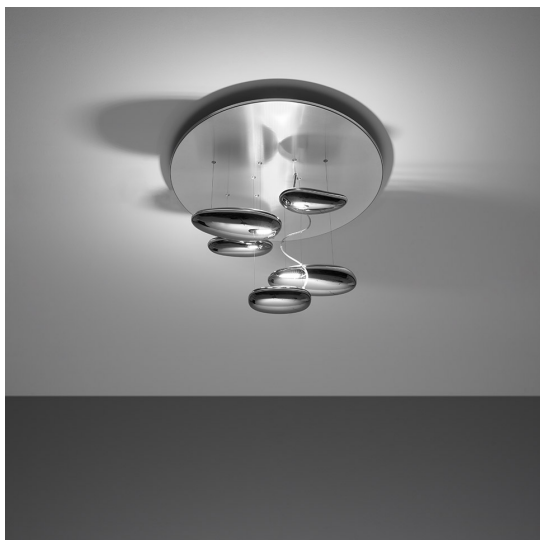

# Mercury Mini Ceiling LED 3000K

Ross Lovegrove

IP20     Dimmerable: 

## DESCRIPTION

A series of large pebbles floating under an aluminum disc are reflected in the disc itself and in one another, ping-ponging the light between their smooth biomorphic surfaces. During the day, it is a sculpture which reflects the dynamics of natural light and the movement of the people around it.

## FEATURES

- Product Code: **1476110A**
- Colour: **Polished chrome**
- Installation: **Ceiling**
- Material: **Stainless steel reflective frame, aluminum lighting bodies**
- Series: **Design Collection, Hydro**
- Environment: **Indoor**
- Area contract: **Hospitality, Office, Residential**
- Emission: **Indirect**
- design by: **Ross Lovegrove**

## DIMENSIONS

- Height: **562 mm**
- Diameter: **700 mm**
- Glow Wire Test: **650°**