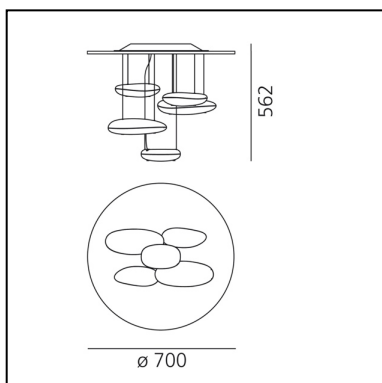

LUMINAIRE

- Watt: **29W**
- Voltage: **220V-240V**
- Delivered lumen output: **1547lm**
- CCT: **3000K**
- Efficiency: **54%**
- Efficacy: **53.34lm/W**
- CRI: **90**
- Dimmable Typology: **Push**

DESCRIPTION

A series of large pebbles floating under an aluminum disc are reflected in the disc itself and in one another, ping-ponging the light between their smooth biomorphic surfaces. During the day, it is a sculpture which reflects the dynamics of natural light and the movement of the people around it.

FEATURES

- Product Code: **1476110A**
- Colour: **Polished chrome**
- Installation: **Ceiling**
- Material: **Stainless steel reflective frame, aluminum lighting bodies**
- Series: **Design Collection, Hydro**
- Environment: **Indoor**
- Area contract: **Hospitality, Office, Residential**
- Emission: **Indirect**
- design by: **Ross Lovegrove**

DIMENSIONS

- Height: **562 mm**
- Diameter: **700 mm**
- Glow Wire Test: **650°**

SOURCES INCLUDED

- Category: **Led**
- Number: **1**
- Watt: **29W**
- Delivered lumen output: **4230lm**
- Color temperature (K): **3000K**
- CRI: **90**
- Color Tolerance: **MacAdam 2SDCM**