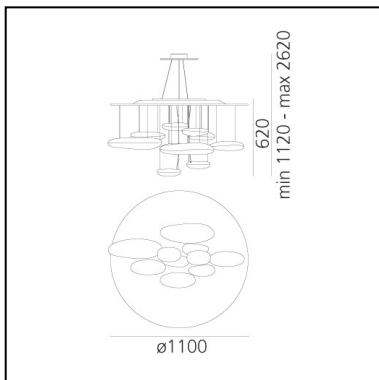

Mercury Suspension LED 3000K

Ross Lovegrove

IP20       Dimmerable: +0-

LUMINAIRE

- Watt: **58W**
- Voltage: **220V-240V**
- Delivered lumen output: **3094lm**
- CCT: **3000K**
- Efficiency: **54%**
- Efficacy: **53.34lm/W**
- CRI: **90**
- Dimmable Typology: **Push**

FEATURES

- Product Code: **1367110A**
- Colour: **Polished chrome**
- Installation: **Suspension**
- Material: **Stainless steel reflective frame, aluminum lighting bodies**
- Series: **Design Collection, Hydro**
- Environment: **Indoor**
- Area contract: **Hospitality, Office, Residential**
- Emission: **Indirect**
- design by: **Ross Lovegrove**

DIMENSIONS

- Height: **600 mm**
- Diameter: **1100 mm**
- Max Height from ceiling: **2000 mm**
- Glow Wire Test: **650°**

SOURCES INCLUDED

- Category: **Led**
- Number: **2**
- Watt: **23.62W**
- Delivered lumen output: **2840lm**
- Color temperature (K): **3000K**
- CRI: **90**
- Color Tolerance: **MacAdam 2SDCM**
- Efficacy: **120lm/W**
- Service Life: **50000-L70**