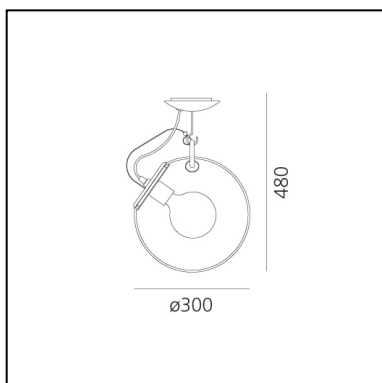

## LUMINAIRE \*

- Watt: **15W**
- Voltage: **220V-240V**
- Delivered lumen output: **1372lm**
- Efficiency: **90%**
- Efficacy: **91.48lm/W**

\* **CR180** data may vary depending on the source installed. Light measurements are provided in relative form and technical lighting calculations may be updated according to the effective source used.

## DIMENSIONS

- Height: **480 mm**
- Diameter: **300 mm**

## SOURCES NOT INCLUDED

- Category: **LED RETROFIT**
- Number: **1**
- Watt: **15W**
- Delivered lumen output: **1150lm**
- Socket: **E27**