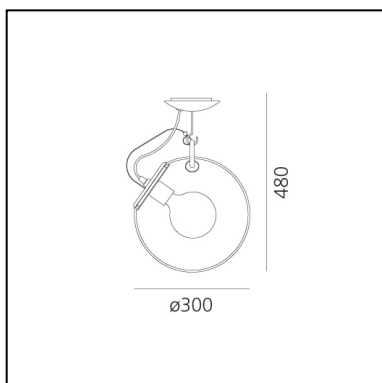

Miconos Ceiling - Satin brass

Ernesto Gismondi

IP20     Dimmerable: +  -

LUMINAIRE *

- Watt: **15W**
- Voltage: **220V-240V**
- Delivered lumen output: **1372lm**
- Efficiency: **90%**
- Efficacy: **91.48lm/W**

CR180 data may vary depending on the source installed.
Light measurements are provided in relative form and technical lighting calculations may be updated according to the effective source used.

DESCRIPTION

- Product Code: **A022810**
- Colour: **Satin brass**
- Installation: **Ceiling**
- Material: **Brass and steel frame, blown plate-glass diffuser**
- Series: **Design Collection**
- Environment: **Indoor**
- Area contract: **All projects**
- Emission: **Diffused And Direct**
- design by: **Ernesto Gismondi**

DIMENSIONS

- Height: **480 mm**
- Diameter: **300 mm**

SOURCES NOT INCLUDED

- Category: **LED RETROFIT**
- Number: **1**
- Watt: **15W**
- Delivered lumen output: **1150lm**
- Socket: **E27**