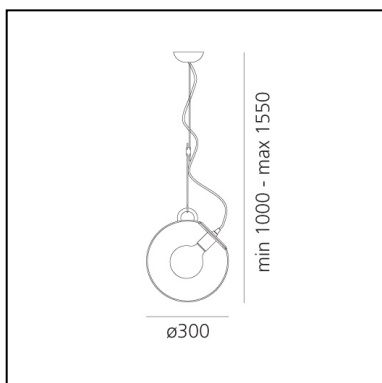

Miconos Suspension - Polished chrome

Ernesto Gismondi

IP20     Dimmerable: +0-

LUMINAIRE *

- Watt: **15W**
- Voltage: **220V-240V**
- Delivered lumen output: **1372lm**
- Efficiency: **90%**
- Efficacy: **91.48lm/W**

* **CR180** data may vary depending on the source installed.
Light measurements are provided in relative form and technical lighting calculations may be updated according to the effective source used.

FEATURES

- Product Code: **A031000**
- Colour: **Polished chrome**
- Installation: **Suspension**
- Material: **Brass and steel frame, blown plate-glass diffuser**
- Series: **Design Collection**
- Environment: **Indoor**
- Area contract: **All projects**
- Emission: **Diffused And Direct**
- design by: **Ernesto Gismondi**

DIMENSIONS

- Height: **1000 mm**
- Diameter: **300 mm**
- Max Height from ceiling: **1550 mm**

SOURCES NOT INCLUDED

- Category: **LED RETROFIT**
- Number: **1**
- Watt: **15W**
- Delivered lumen output: **1150lm**
- Socket: **E27**