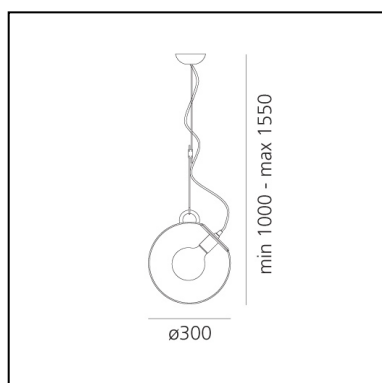

Miconos Suspension - Satin brass

Ernesto Gismondi

IP20      Dimmerable: 

LUMINAIRE *

- Watt: **15W**
- Voltage: **220V-240V**
- Delivered lumen output: **1372lm**
- Efficiency: **90%**
- Efficacy: **91.48lm/W**

CR180 data may vary depending on the source installed.
Light measurements are provided in relative form and technical lighting calculations may be updated according to the effective source used.

DESCRIPTION

- Product Code: **A031010**
- Colour: **Satin brass**
- Installation: **Suspension**
- Material: **Brass and steel frame, blown plate-glass diffuser**
- Series: **Design Collection**
- Environment: **Indoor**
- Area contract: **All projects**
- Emission: **Diffused And Direct**
- design by: **Ernesto Gismondi**

DIMENSIONS

- Height: **1000 mm**
- Diameter: **300 mm**
- Max Height from ceiling: **1550 mm**

SOURCES NOT INCLUDED

- Category: **LED RETROFIT**
- Number: **1**
- Watt: **15W**
- Delivered lumen output: **1150lm**
- Socket: **E27**