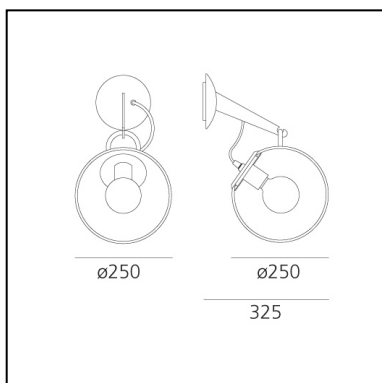

Miconos Wall - Polished chrome

Ernesto Gismondi

IP20     Dimmerable: +  -

LUMINAIRE *

- Watt: **7,5W**
- Voltage: **220V-240V**
- Delivered lumen output: **951lm**
- Efficiency: **90%**
- Efficacy: **135.88lm/W**

* **CRi 80** data may vary depending on the source installed.
Light measurements are provided in relative form and technical lighting calculations may be updated according to the effective source used.

FEATURES

- Product Code: **A020100**
- Colour: **Polished chrome**
- Installation: **Wall**
- Material: **Brass and steel frame, blown plate-glass diffuser**
- Series: **Design Collection**
- Environment: **Indoor**
- Area contract: **All projects**
- Emission: **Diffused And Direct**
- design by: **Ernesto Gismondi**

DIMENSIONS

- Diameter: **250 mm**
- Depth: **325 mm**

SOURCES NOT INCLUDED

- Category: **LED RETROFIT**
- Number: **1**
- Watt: **12W**
- Socket: **E27**