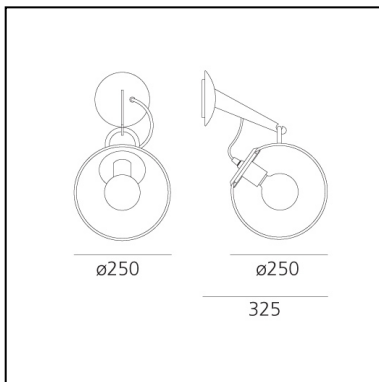

Miconos Wall - Satin brass

Ernesto Gismondi

IP20     Dimmerable: 

LUMINAIRE *

- Watt: **7,5W**
- Voltage: **220V-240V**
- Delivered lumen output: **951lm**
- Efficiency: **90%**
- Efficacy: **135.88lm/W**

CR 80 data may vary depending on the source installed.
Light measurements are provided in relative form and technical lighting calculations may be updated according to the effective source used.

DESCRIPTION

- Product Code: **A020110**
- Colour: **Satin brass**
- Installation: **Wall**
- Material: **Brass and steel frame, blown plate-glass diffuser**
- Series: **Design Collection**
- Environment: **Indoor**
- Area contract: **All projects**
- Emission: **Diffused And Direct**
- design by: **Ernesto Gismondi**

DIMENSIONS

- Diameter: **250 mm**
- Depth: **325 mm**

SOURCES NOT INCLUDED

- Category: **LED RETROFIT**
- Number: **1**
- Watt: **12W**
- Socket: **E27**