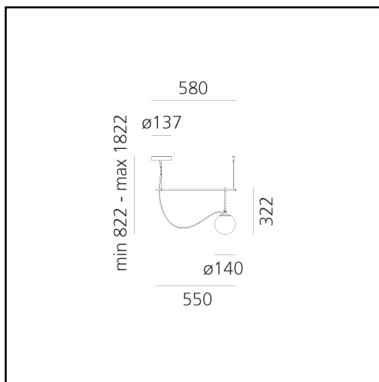

## LUMINAIRE \*

- Watt: **5W**
- Voltage: **220-240V**
- Delivered lumen output: **378lm**
- Efficiency: **80%**
- Efficacy: **75.57lm/W**
- CRI: **80**

\* Photometric data may vary depending on the source installed. Light measurements are provided in relative form and technical lighting calculations may be updated according to the effective source used.

## Notes

The glass ball and brass rings can slide along the rod. The light intensity can only be adjusted with dimmable bulbs. Maximum bulb length 80mm. Maximum bulb diameter: 50mm.

## DIMENSIONS

- Length: **580 mm**
- Height: **322 mm**
- Base Diameter: **137 mm**
- Max Height from ceiling: **1822 mm**
- Glow Wire Test: **850°**

## SOURCES NOT INCLUDED

- Category: **LED RETROFIT**
- Number: **1**
- Watt: **5W**
- Socket: **E14**